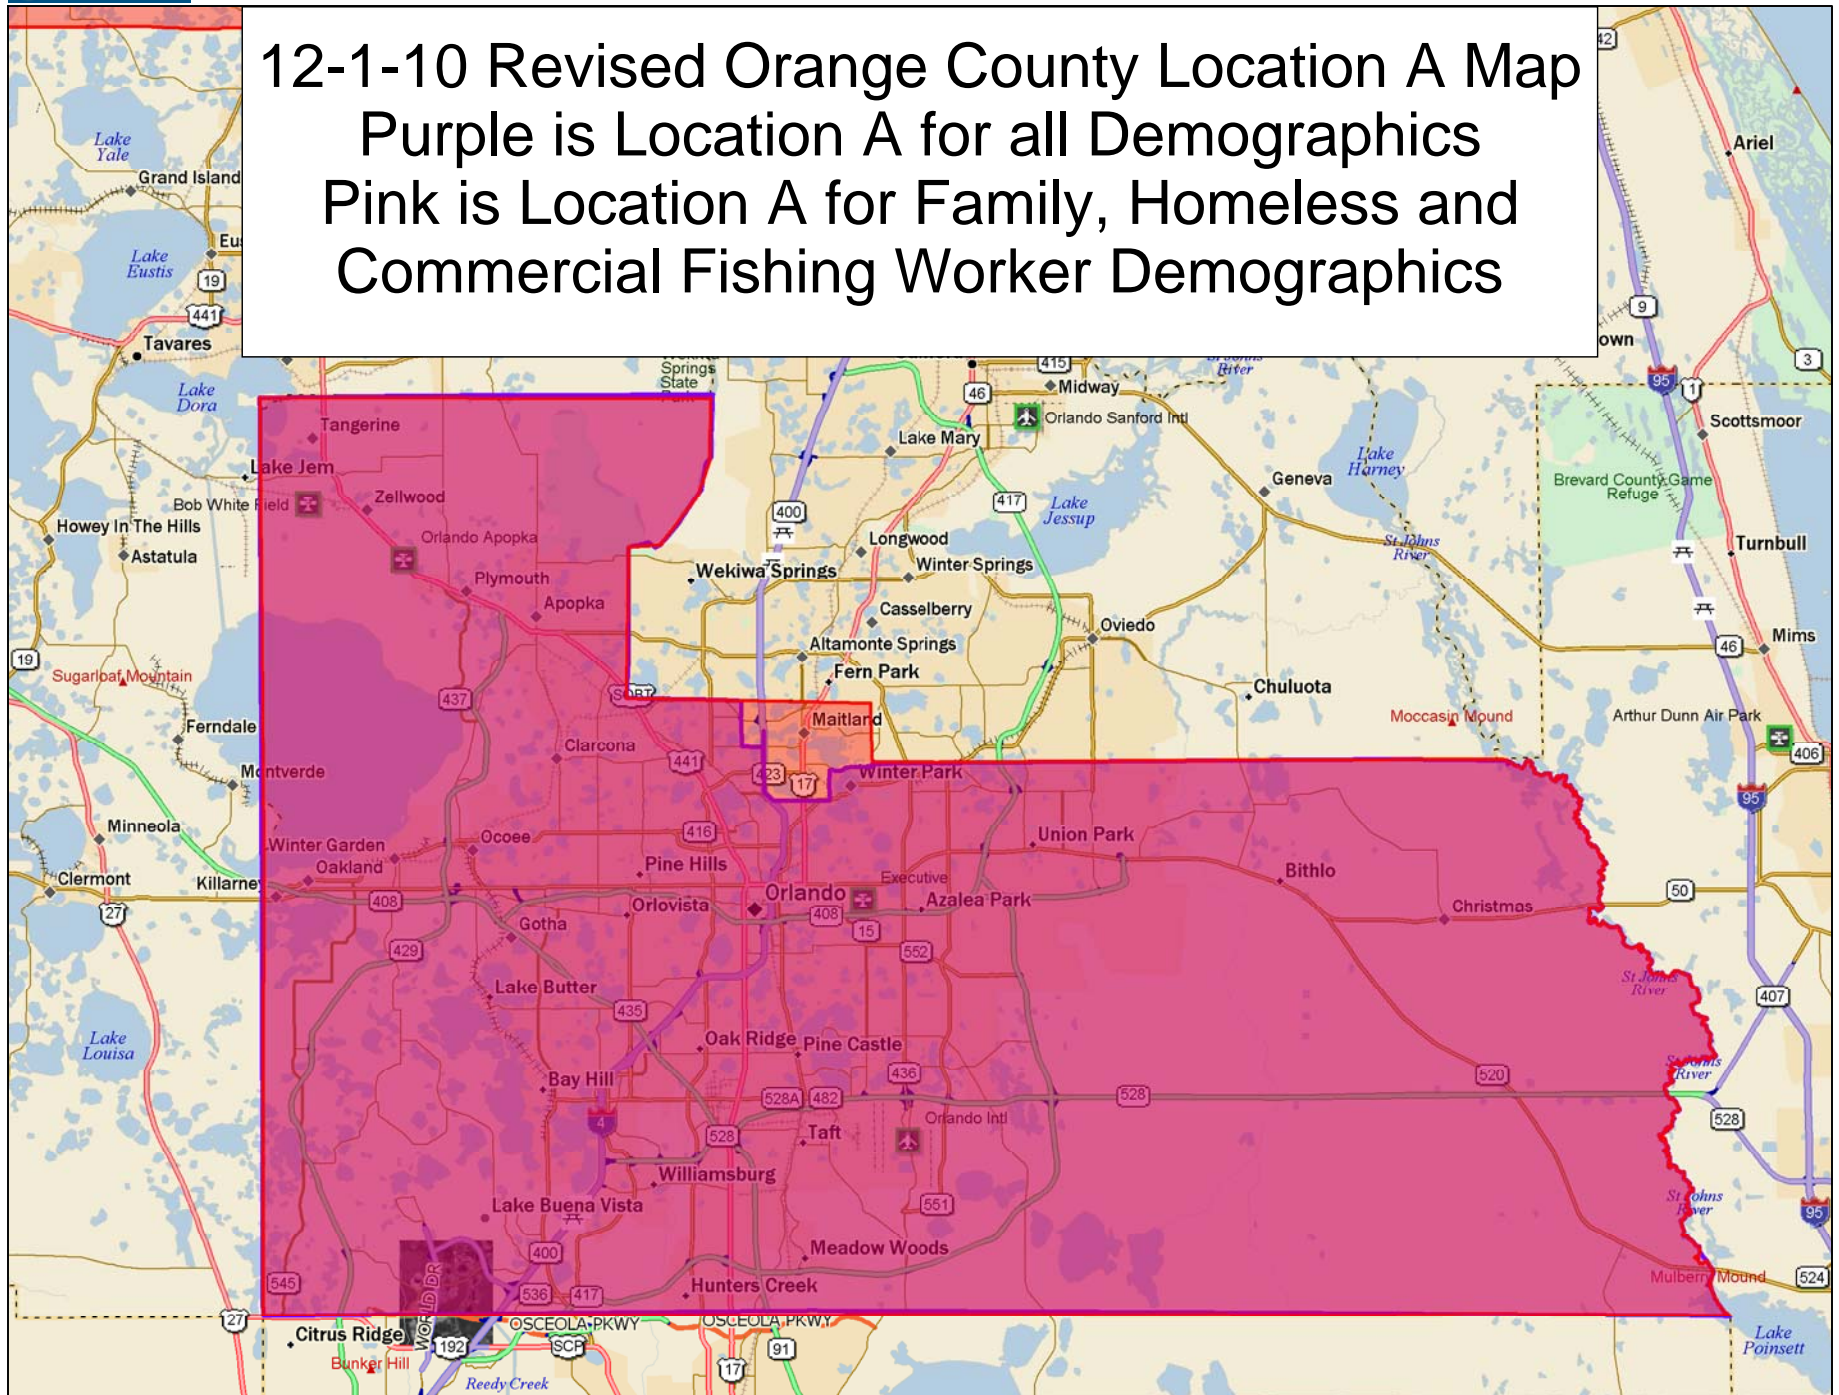

12-1-10 Revised Orange County Location A Map
 Purple is Location A for all Demographics
 Pink is Location A for Family, Homeless and Commercial Fishing Worker Demographics

Data use subject to license.

© DeLorme. DeLorme Street Atlas USA® 2010.

www.delorme.com

Scale 1 : 400,000

1" = 6.31 mi

Data Zoom 9-0