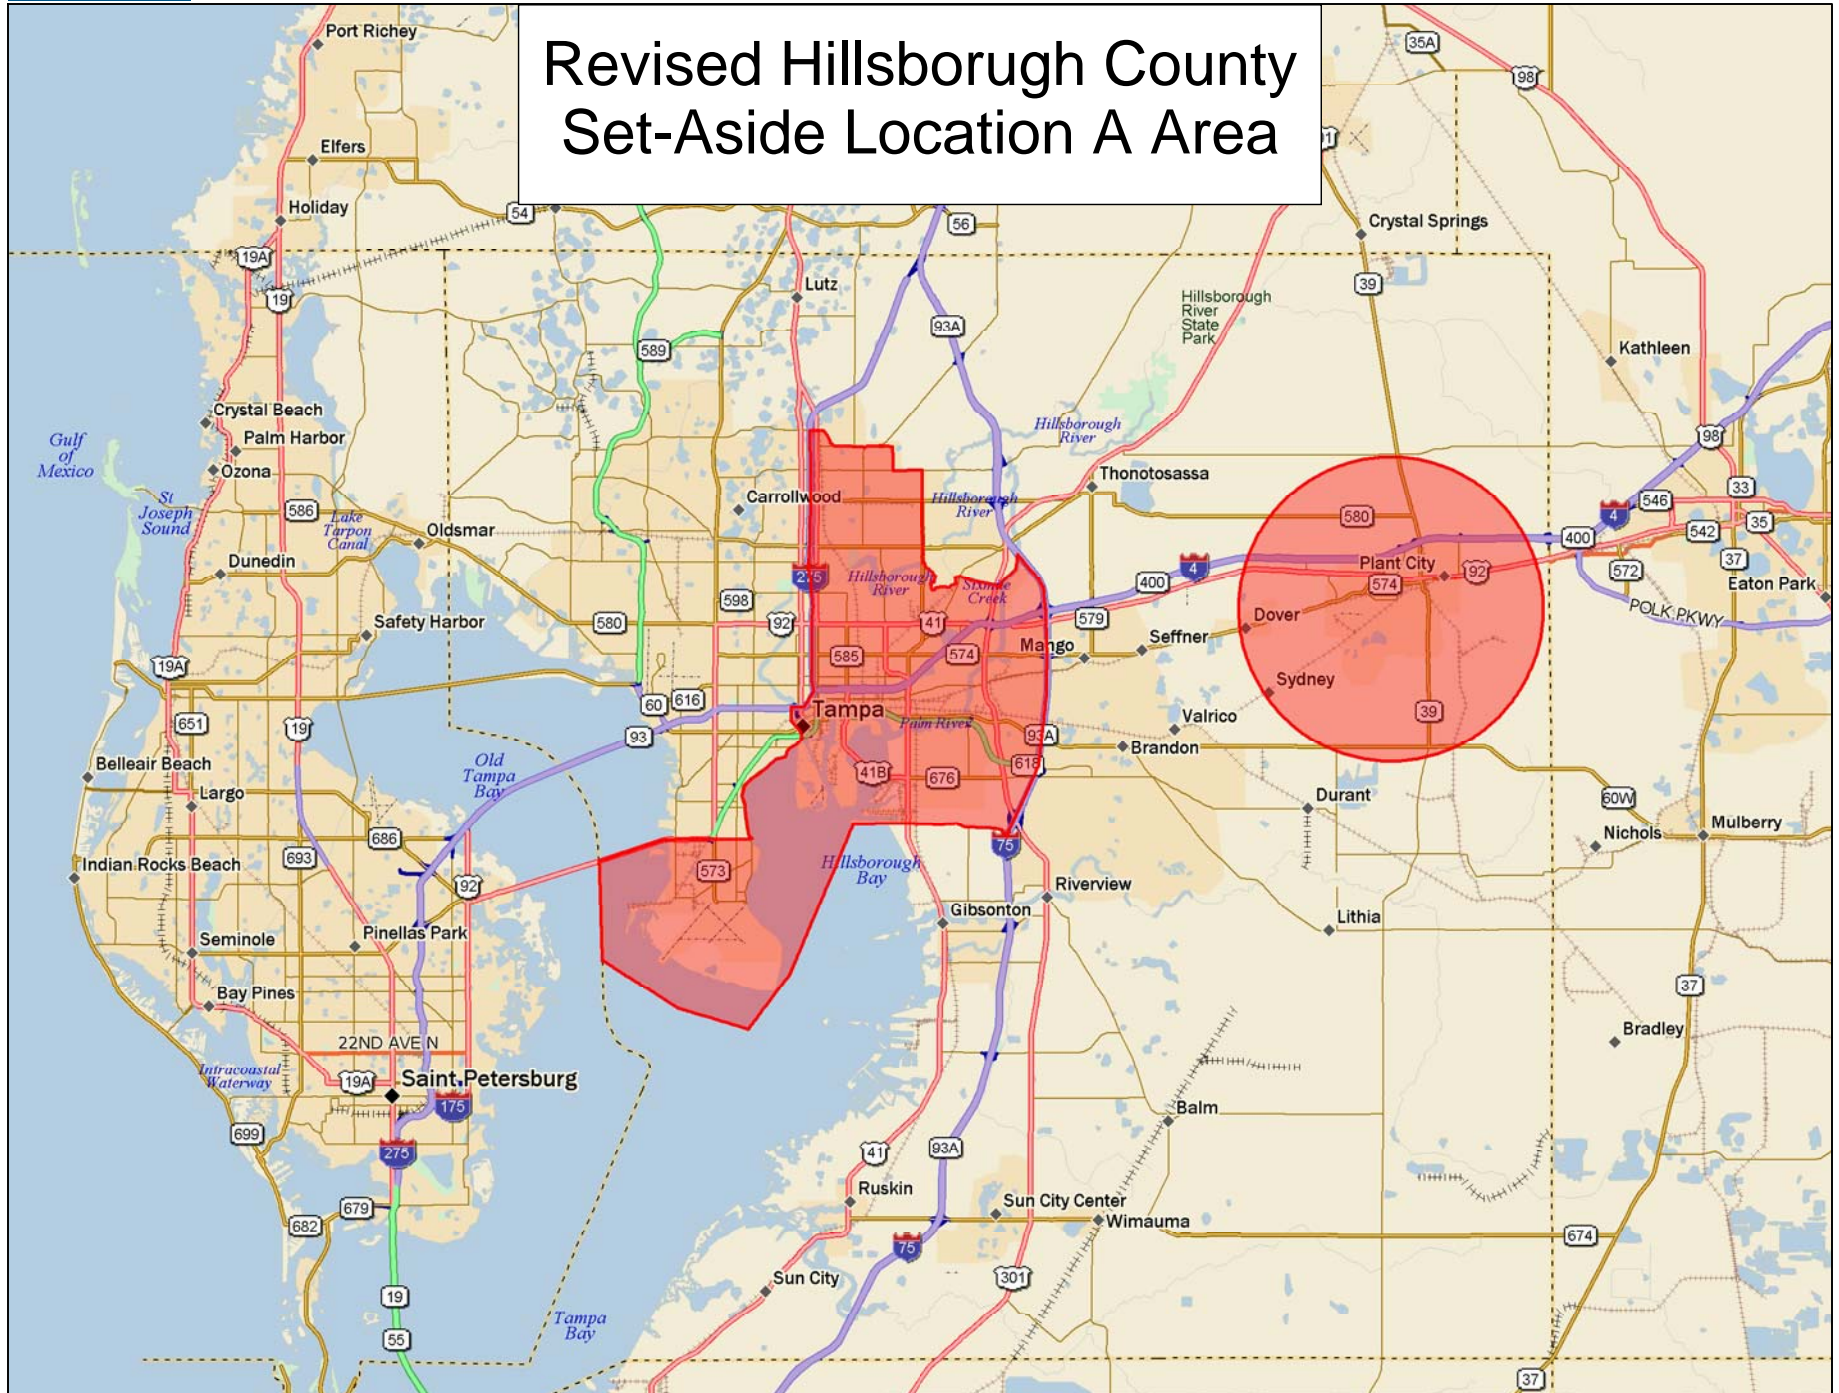

# Revised Hillsborough County Set-Aside Location A Area

Data use subject to license.

© DeLorme. DeLorme Street Atlas USA® 2010.

www.delorme.com

Scale 1 : 400,000

1" = 6.31 mi

Data Zoom 9-0