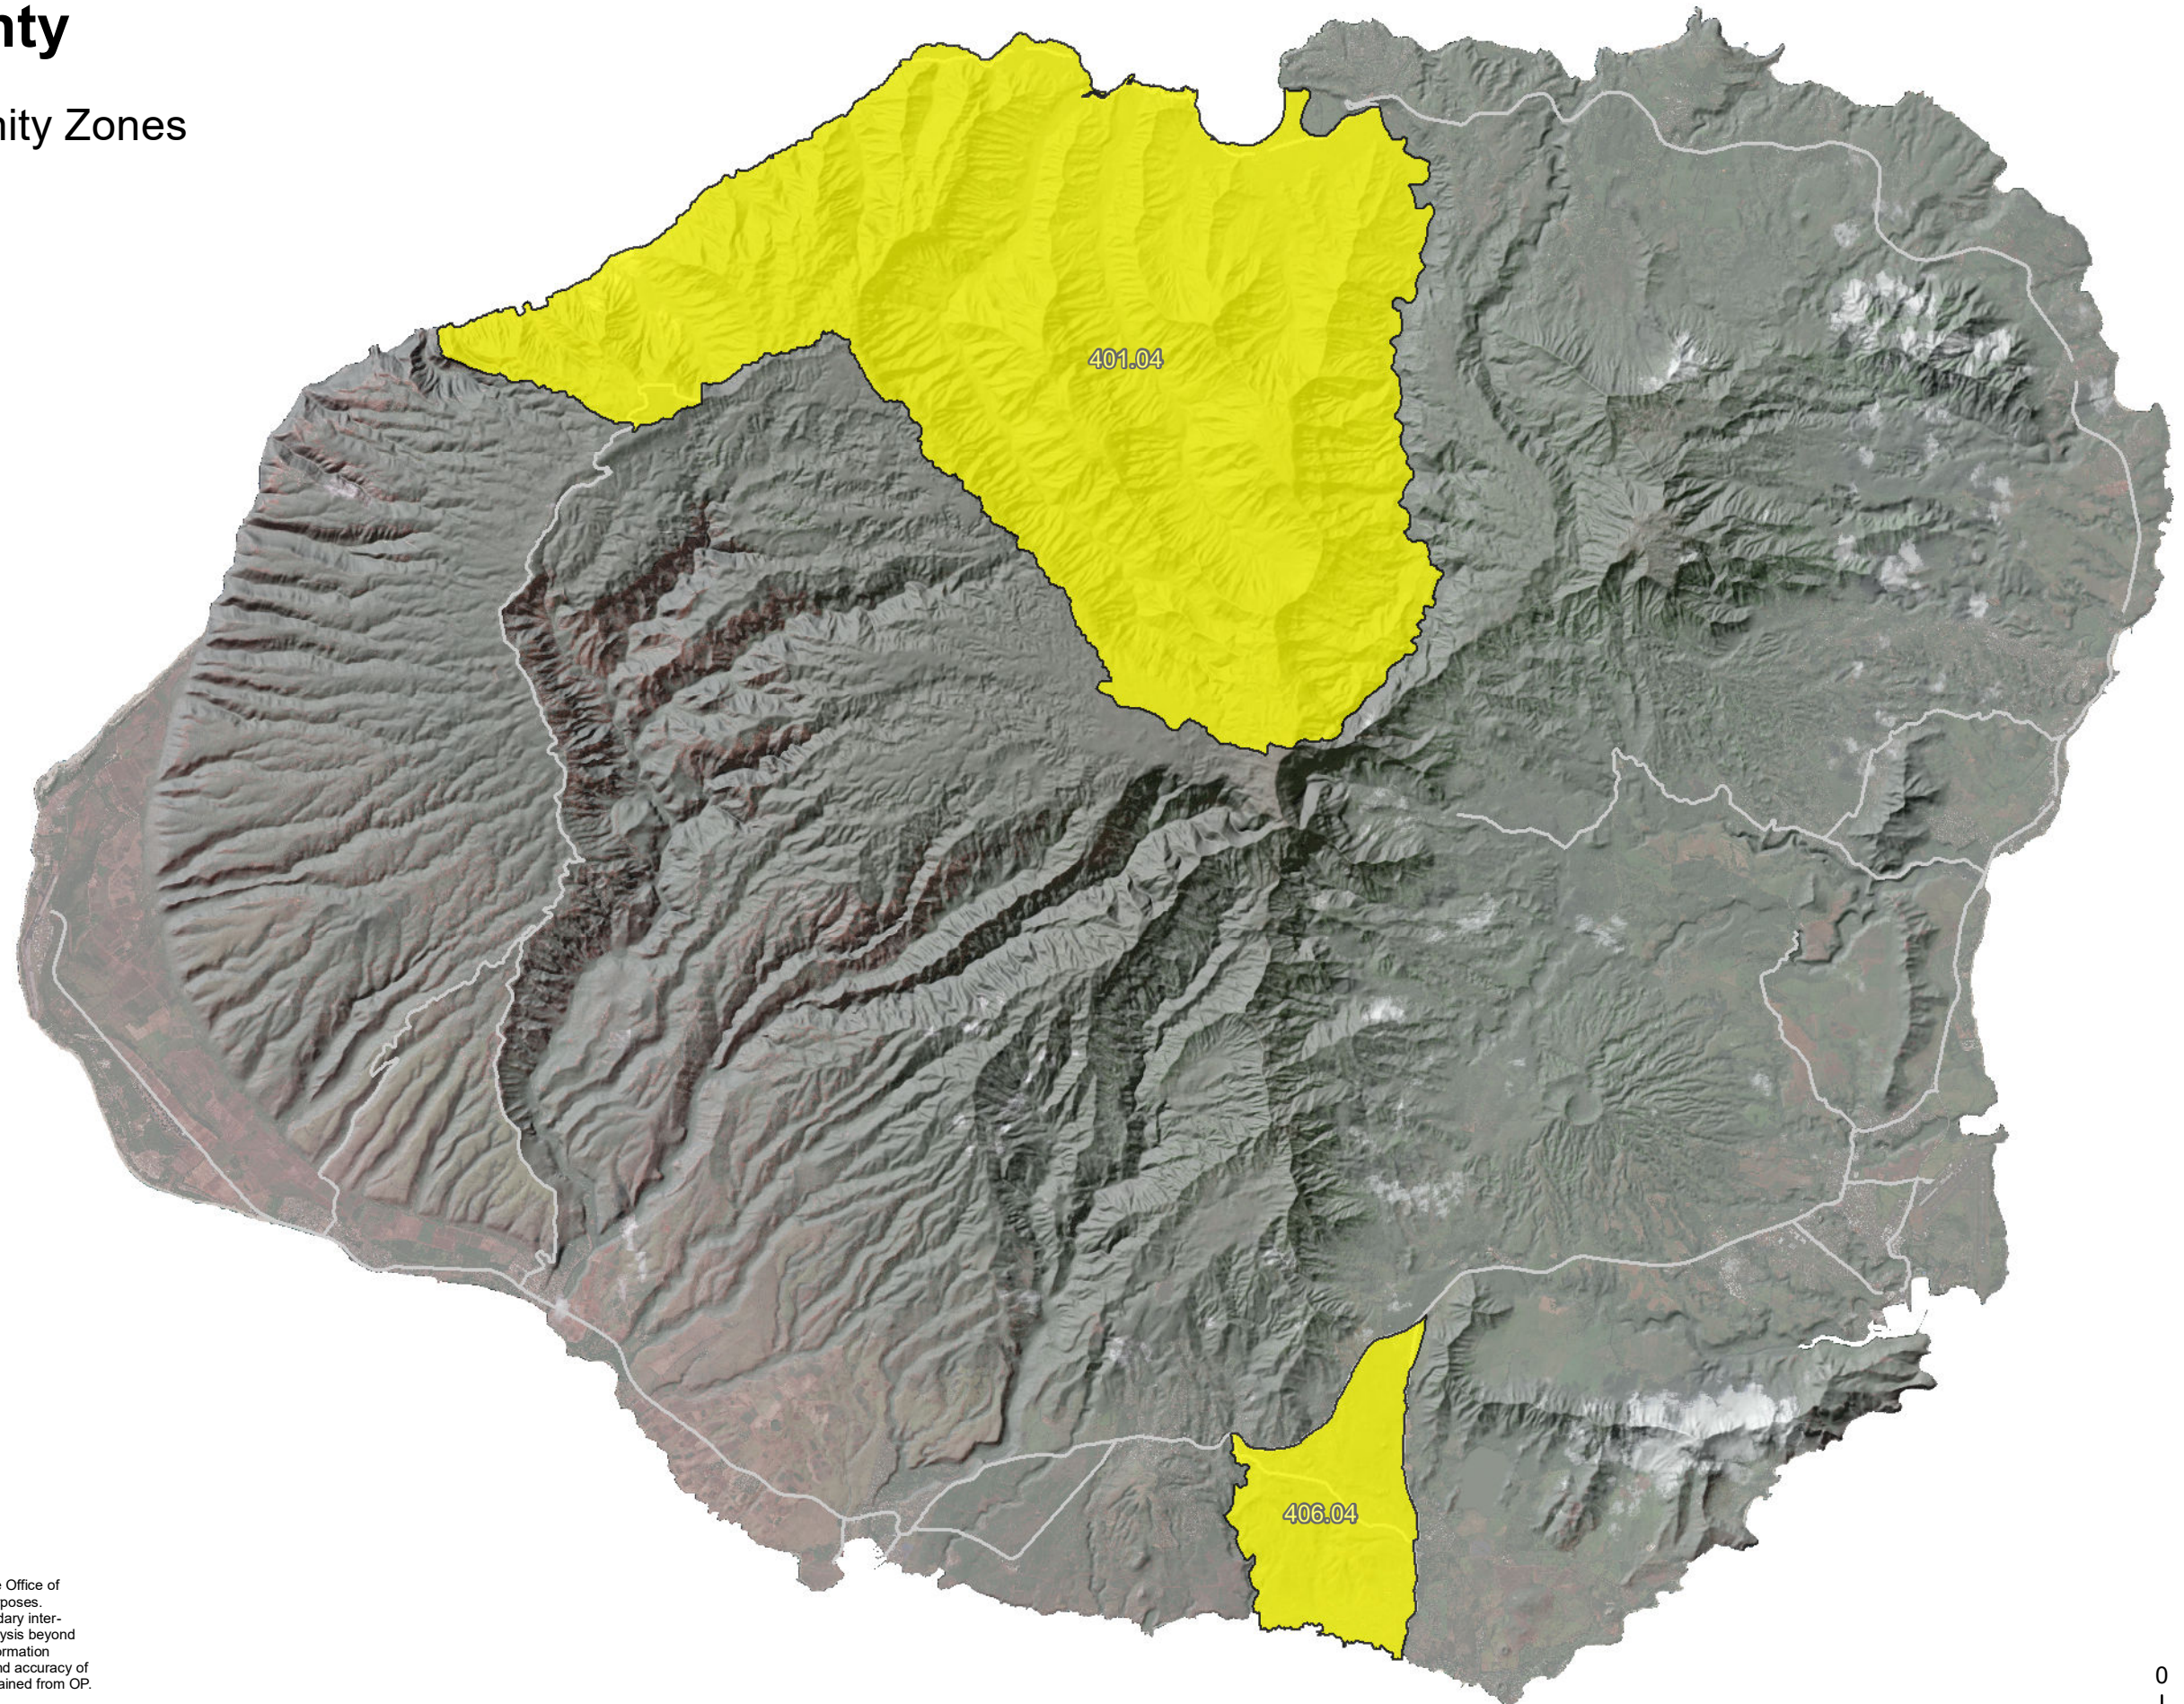

Kauai County

 Opportunity Zones

This map was produced by the Office of Planning (OP) for planning purposes. It should not be used for boundary interpretations or other spatial analysis beyond the limitations of the data. Information regarding compilation dates and accuracy of the data presented can be obtained from OP.
Map No: 20180719-01-DK
Map Date: 07/19/18
Sources:
Opportunity Zones: Selected Census Tracts.