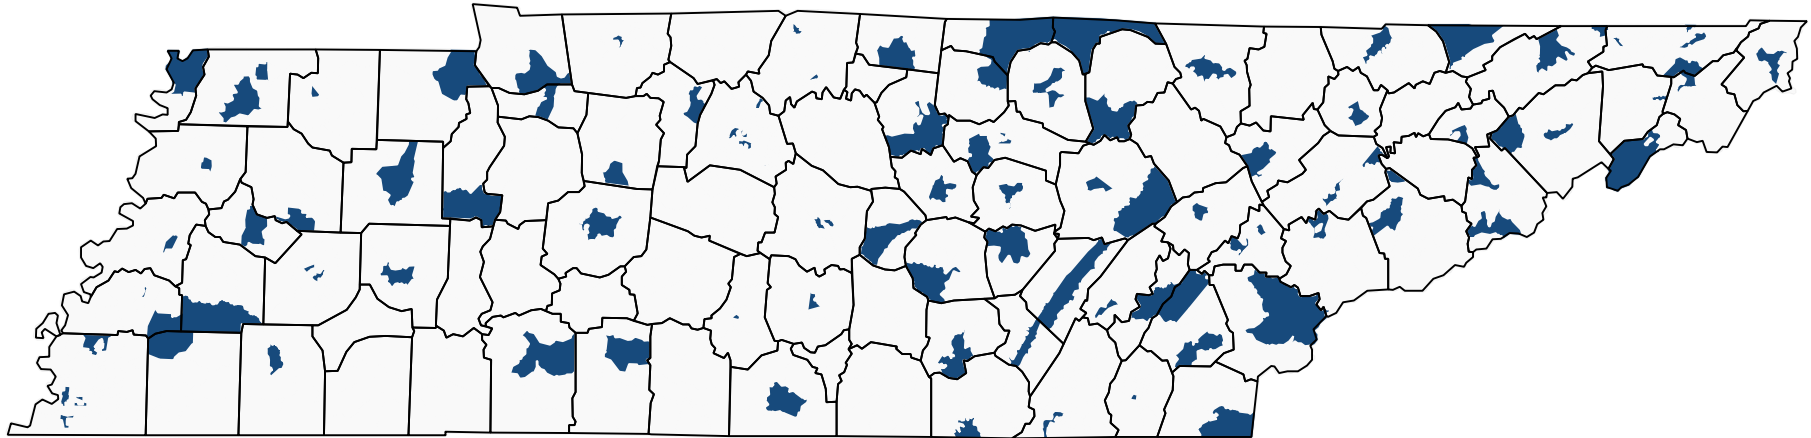

Tennessee's Opportunity Zones

To learn more visit: <https://www.cdfifund.gov/pages/opportunity-zones.aspx>